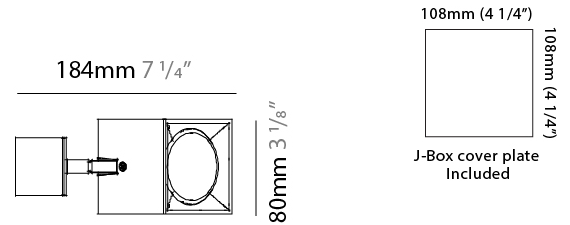

DAU SINGLE SURFACE

D92019-

base number   Finish
Options

PROJECT	_____
TYPE	_____
SPECIFIER	_____
QUANTITY	_____
DATE	_____

1. To build a product code in our configurator select the specify button on the base model # product page
2. To build a manual product code on this datasheet choose from the options listed below in blue font and add the suffix to the base model #

GENERAL

Series: Dau _____
Subseries: Dau Single _____
Brand: Milan _____
Division: Design _____
Mounting Type: Surface _____
Subcategory: Spots _____

PHYSICAL

Shape: Cube _____
Length (mm): 80 _____
Length (in): 3 1/8 _____
Width (mm): 83 _____
Width (in): 3 1/4 _____
Height (mm): 80 _____
Height (in): 3 1/8 _____
Max. Overall Height (mm): 160 _____
Max. Overall Height (in): 6 5/16 _____
Light Distribution: Adjustable / Direct _____
Weight (kg): 0.82 _____
Weight (lbs): 1.81 _____
[Fixture Finish: BAL / MWL / BSL](#) _____
Fixture Material: Extruded Aluminum _____

ELECTRICAL

Number of Lamps: 1 _____
Lamp Type: LED Retrofit _____
Lamp Shape: MR16 _____
Bulb Included: Bulb Not Included _____
Max. Wattage Per Lamp (W): 4 _____
Lamp Base: GU10 _____
Input Voltage (V): 120 _____

LED

OPTICAL

RATINGS AND CERTIFICATIONS

Certified By: Certified for North American Standards _____
IP rating: IP20 _____