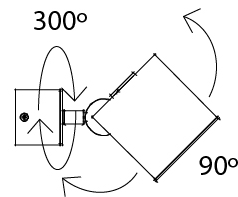

DAU SINGLE SURFACE

D92019-

base number   Finish
Options

PROJECT	_____
TYPE	_____
SPECIFIER	_____
QUANTITY	_____
DATE	_____

1. To build a product code in our configurator select the specify button on the base model # product page
2. To build a manual product code on this datasheet choose from the options listed below in blue font and add the suffix to the base model #

GENERAL

Series: Dau _____
Subseries: Dau Single _____
Brand: Milan _____
Division: Design _____
Mounting Type: Surface _____
Subcategory: Spots _____

PHYSICAL

Shape: Cube _____
Length (mm): 80 _____
Length (in): 3 1/8 _____
Width (mm): 83 _____
Width (in): 3 1/4 _____
Height (mm): 80 _____
Height (in): 3 1/8 _____
Max. Overall Height (mm): 160 _____
Max. Overall Height (in): 6 5/16 _____
Light Distribution: Adjustable / Direct _____
Weight (kg): 0.82 _____
Weight (lbs): 1.81 _____
[Fixture Finish: BAL / MWL / BSL](#) _____
Fixture Material: Extruded Aluminum _____

ELECTRICAL

Number of Lamps: 1 _____
Lamp Type: LED Retrofit _____
Lamp Shape: MR16 _____
Bulb Included: Bulb Not Included _____
Max. Wattage Per Lamp (W): 4 _____
Lamp Base: GU10 _____
Input Voltage (V): 120 _____

LED

OPTICAL

RATINGS AND CERTIFICATIONS

Certified By: Certified for North American Standards _____
IP rating: IP20 _____