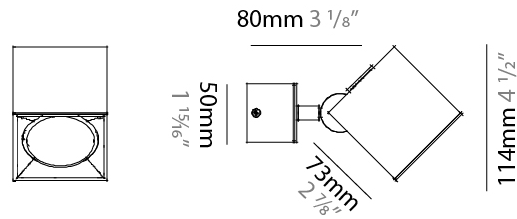

DAU SINGLE SURFACE

D92019-

base number   Finish
Options

PROJECT	_____
TYPE	_____
SPECIFIER	_____
QUANTITY	_____
DATE	_____

1. To build a product code in our configurator select the specify button on the base model # product page
2. To build a manual product code on this datasheet choose from the options listed below in blue font and add the suffix to the base model #

GENERAL

Series: Dau _____
Subseries: Dau Single _____
Brand: Milan _____
Division: Design _____
Mounting Type: Surface _____
Subcategory: Spots _____

PHYSICAL

Shape: Cube _____
Length (mm): 80 _____
Length (in): 3 1/8 _____
Width (mm): 83 _____
Width (in): 3 1/4 _____
Height (mm): 80 _____
Height (in): 3 1/8 _____
Max. Overall Height (mm): 160 _____
Max. Overall Height (in): 6 5/16 _____
Light Distribution: Adjustable / Direct _____
Weight (kg): 0.82 _____
Weight (lbs): 1.81 _____
[Fixture Finish: BAL / MWL / BSL](#) _____
Fixture Material: Extruded Aluminum _____

ELECTRICAL

Number of Lamps: 1 _____
Lamp Type: LED Retrofit _____
Lamp Shape: MR16 _____
Bulb Included: Bulb Not Included _____
Max. Wattage Per Lamp (W): 4 _____
Lamp Base: GU10 _____
Input Voltage (V): 120 _____

LED

OPTICAL

RATINGS AND CERTIFICATIONS

Certified By: Certified for North American Standards _____
IP rating: IP20 _____